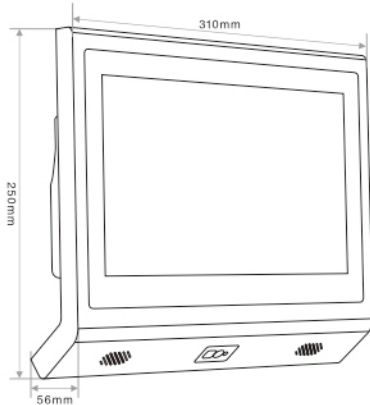

## Features

- ★ Bezel Free Tablet-like Touch Screen
- ★ 11.6" Screen
- ★ Easy Operation
- ★ Fashionable and Elegant Appearance

Model: **GS-X4** Touch Price Checker

### Main Feature

Wall-Mounted

1D/2D barcode scanner

Back side

IO Interface